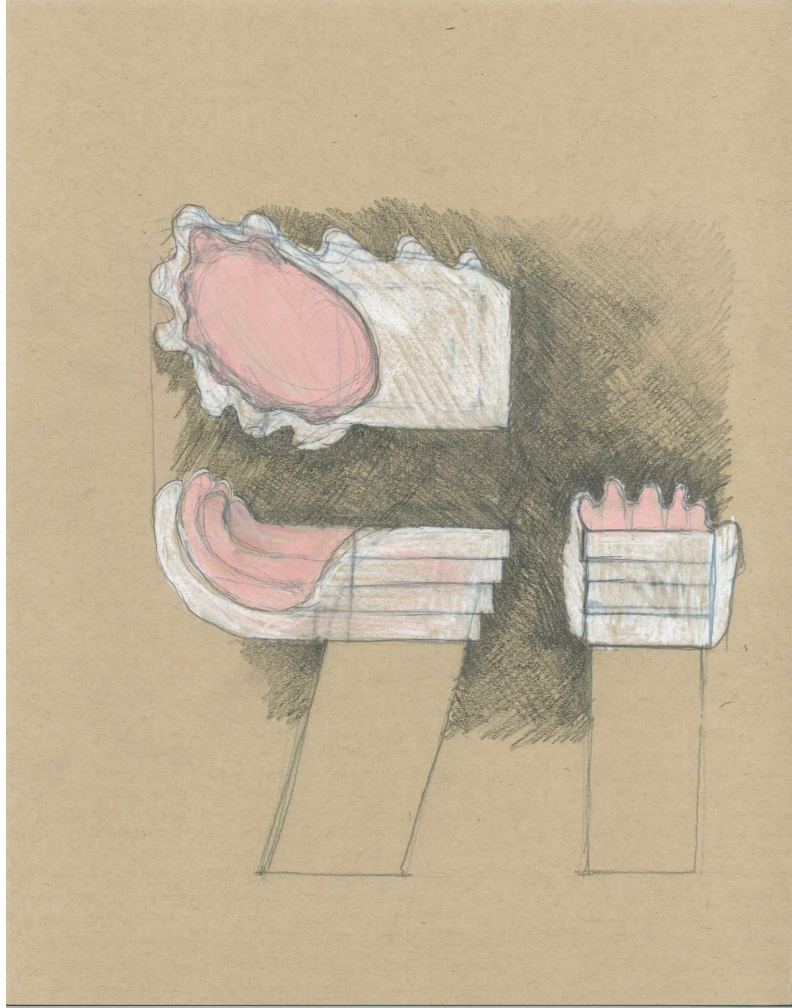

OFFERING

Side Tables

W H I T E D I R T

"Growing up, my grandmother had a Corinthian pillar made of wood on which she placed a giant bowl, always filled to the brim with lemons." - Dana

OFFERING is a collection of side tables inspired by this warm memory. Consisting of elevated surfaces and bowls, each piece is made to hold everyday objects as tributes and tokens of esteem.

White gypsum and wood locally sourced in the Bay Area.

Handmade in San Francisco

OFFERING I

dimensions

34 x 16 x 23 in

\$7,000

OFFERING II

dimensions

26 x 16 x 16 in

\$7,000

OFFERING III

dimensions
26 x 17 x 15 in

\$7,000

W H I T E D I R T

studio@whitedirtstudio.com

[@whitedirtstudio](https://www.instagram.com/whitedirtstudio)