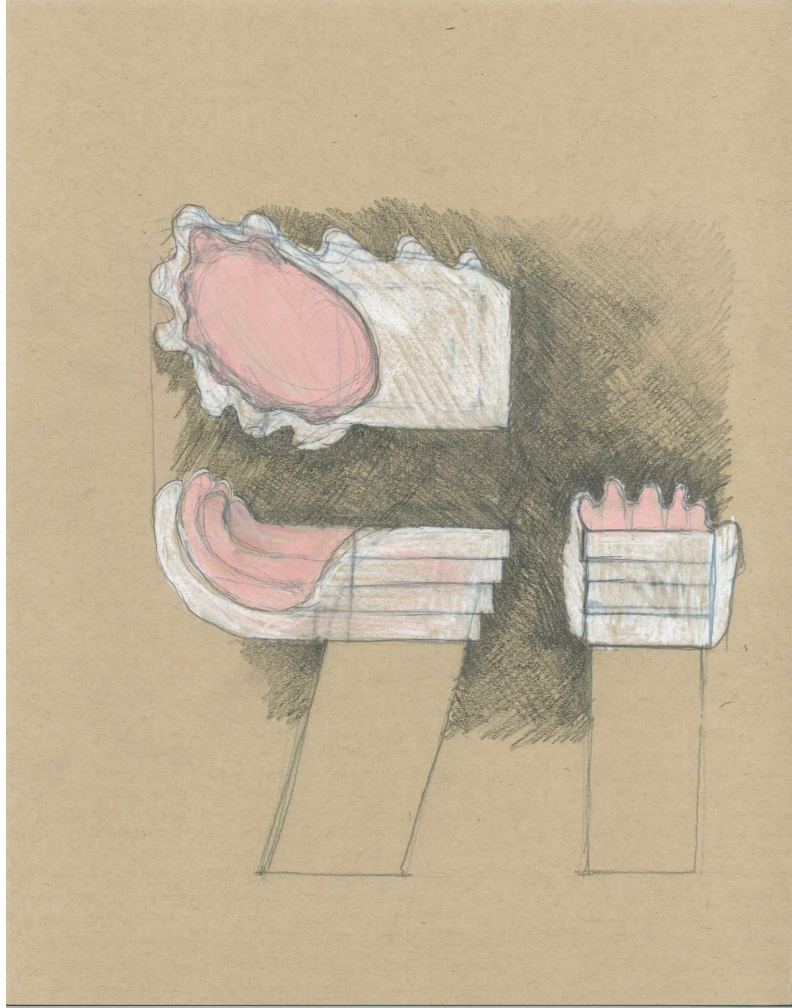

OFFERING

Side Tables

W H I T E D I R T

"Growing up, my grandmother had a Corinthian pillar made of wood on which she placed a giant bowl, always filled to the brim with lemons." - Dana

OFFERING is a collection of side tables inspired by this warm memory. Consisting of elevated surfaces and bowls, each piece is made to hold everyday objects as tributes and tokens of esteem.

White gypsum and wood locally sourced in the Bay Area.

Handmade in San Francisco

OFFERING I

dimensions

34 x 16 x 23 in

OFFERING II
dimensions
26 x 16 x 16 in

OFFERING III

dimensions

26 x 17 x 15 in

W H I T E D I R T

studio@whitedirtstudio.com

[@whitedirtstudio](https://www.instagram.com/whitedirtstudio)

[whitedirtstudio.com](https://www.whitedirtstudio.com)

©2026 White Dirt