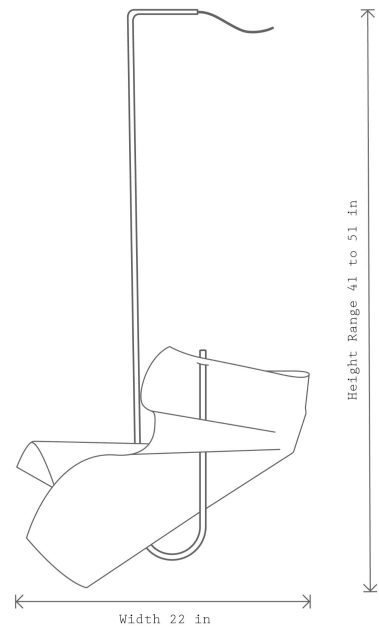

GALA Pendant

Pendant Light

W H I T E D I R T

GALA Pendant transforms a flat sheet of paper into sculptural shells.

Developed through early material studies, the form is held by a minimal brass structure and reproduced through a custom in-house mold.

Available as hardwired or plug-in, it can be installed as a single piece or in a clustered arrangement.

Handmade in San Francisco

GALA Pendant

Available as hard-wired or plug-in

Materials: Speciality paper and brass

Fixture: 24L x 22W x 41/54H in

Overall height: 41 or 54 in from ceiling

Hardware version: canopy diameter 6 in

Metal Finish options: Brass, off-white, black

Cord color options: Off-white, yellow, brass, black