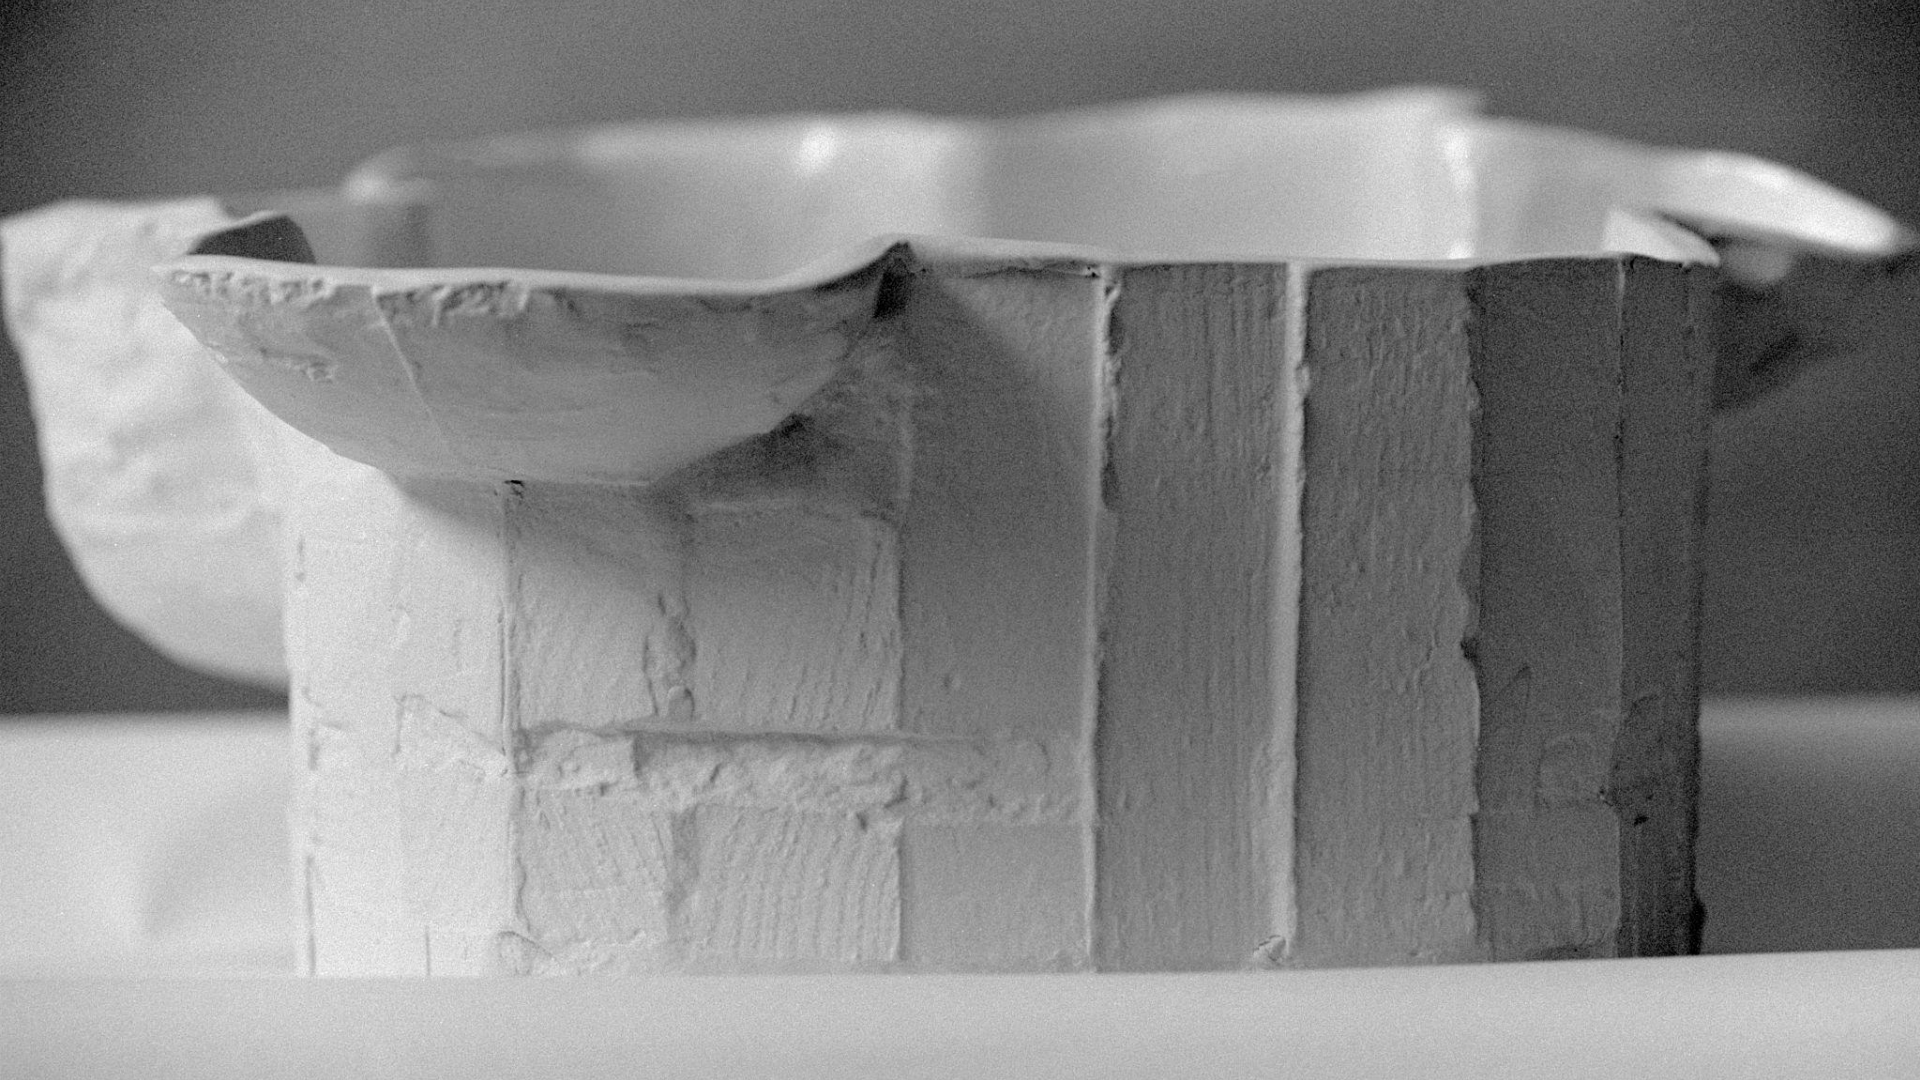

BENE

Stoneware Bowls

2022

W H I T E D I R T

BENE, our collection of stoneware bowls is inspired by natural pools and water wells. Hand-carved exteriors complement smooth interior surfaces, reminiscent of geological formations.

Available in two sizes and colors, clear and forest green.

BENE is handcrafted to elevate everyday rituals.

Slip cast stoneware
Glazed interior / matt exterior
Food safe

Handmade in San Francisco.

BENE I

dimensions

20 x 15 x 7.5 inch

43 x 48 x 12 cm

SRP

\$2,400

BENE II

dimensions

14 x 12 x 4 inch

35 x 30 x 10 cm